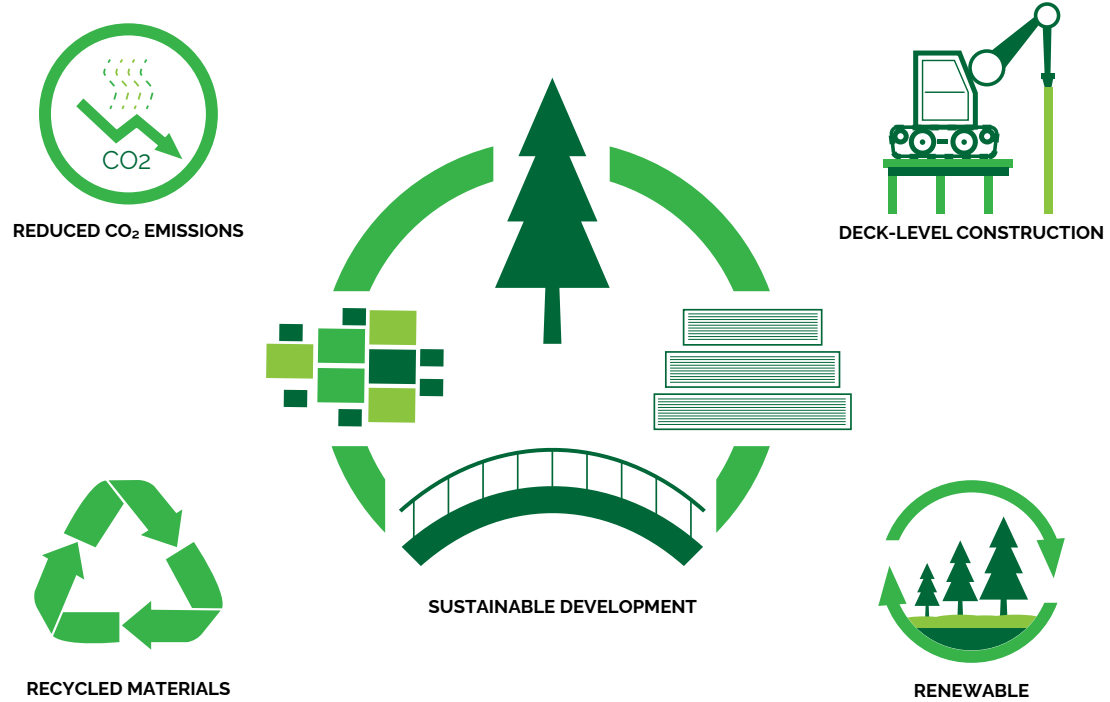

Laughlin Ranch Project, AZ

BEST HOMEBUILDER AWARD

York
COLLECTION

TAKING CHALLENGES HEAD ON

SUSTAINABLE CONSTRUCTION PRACTICES

Wetland Mitigation

Breakwater Beach Project, DE

Stark

CHARMING ICONS

INSPIRING A COMMUNITY

Woodbridge Project, GA

OUR COMMITMENT TO
SUSTAINABLE DEVELOPMENT

DEFINE YOUR LEGACY

At York Bridge Concepts, sustainable development is not just a commitment; it's a cornerstone of our ethos. Through responsible timber sourcing, emission reduction, the use of recycled materials, and mindful construction practices, we strive to create bridges that not only stand the test of time but also contribute to a healthier planet.